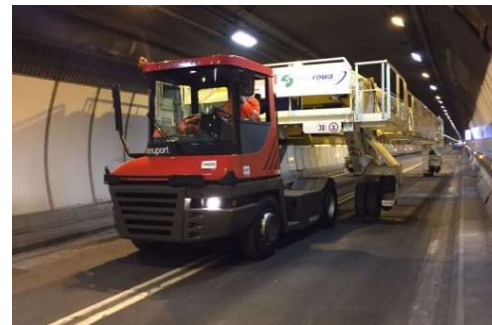

Tunnelling Logistics Services Equipment

Build faster, safer and more economical

Systeme de convoyeur
Project: Grand Paris Express
Ligne 15 Lot T3A

www.rowa-ag.ch

Grand Paris Express Ligne 15 Lot T3A

Bandanlage