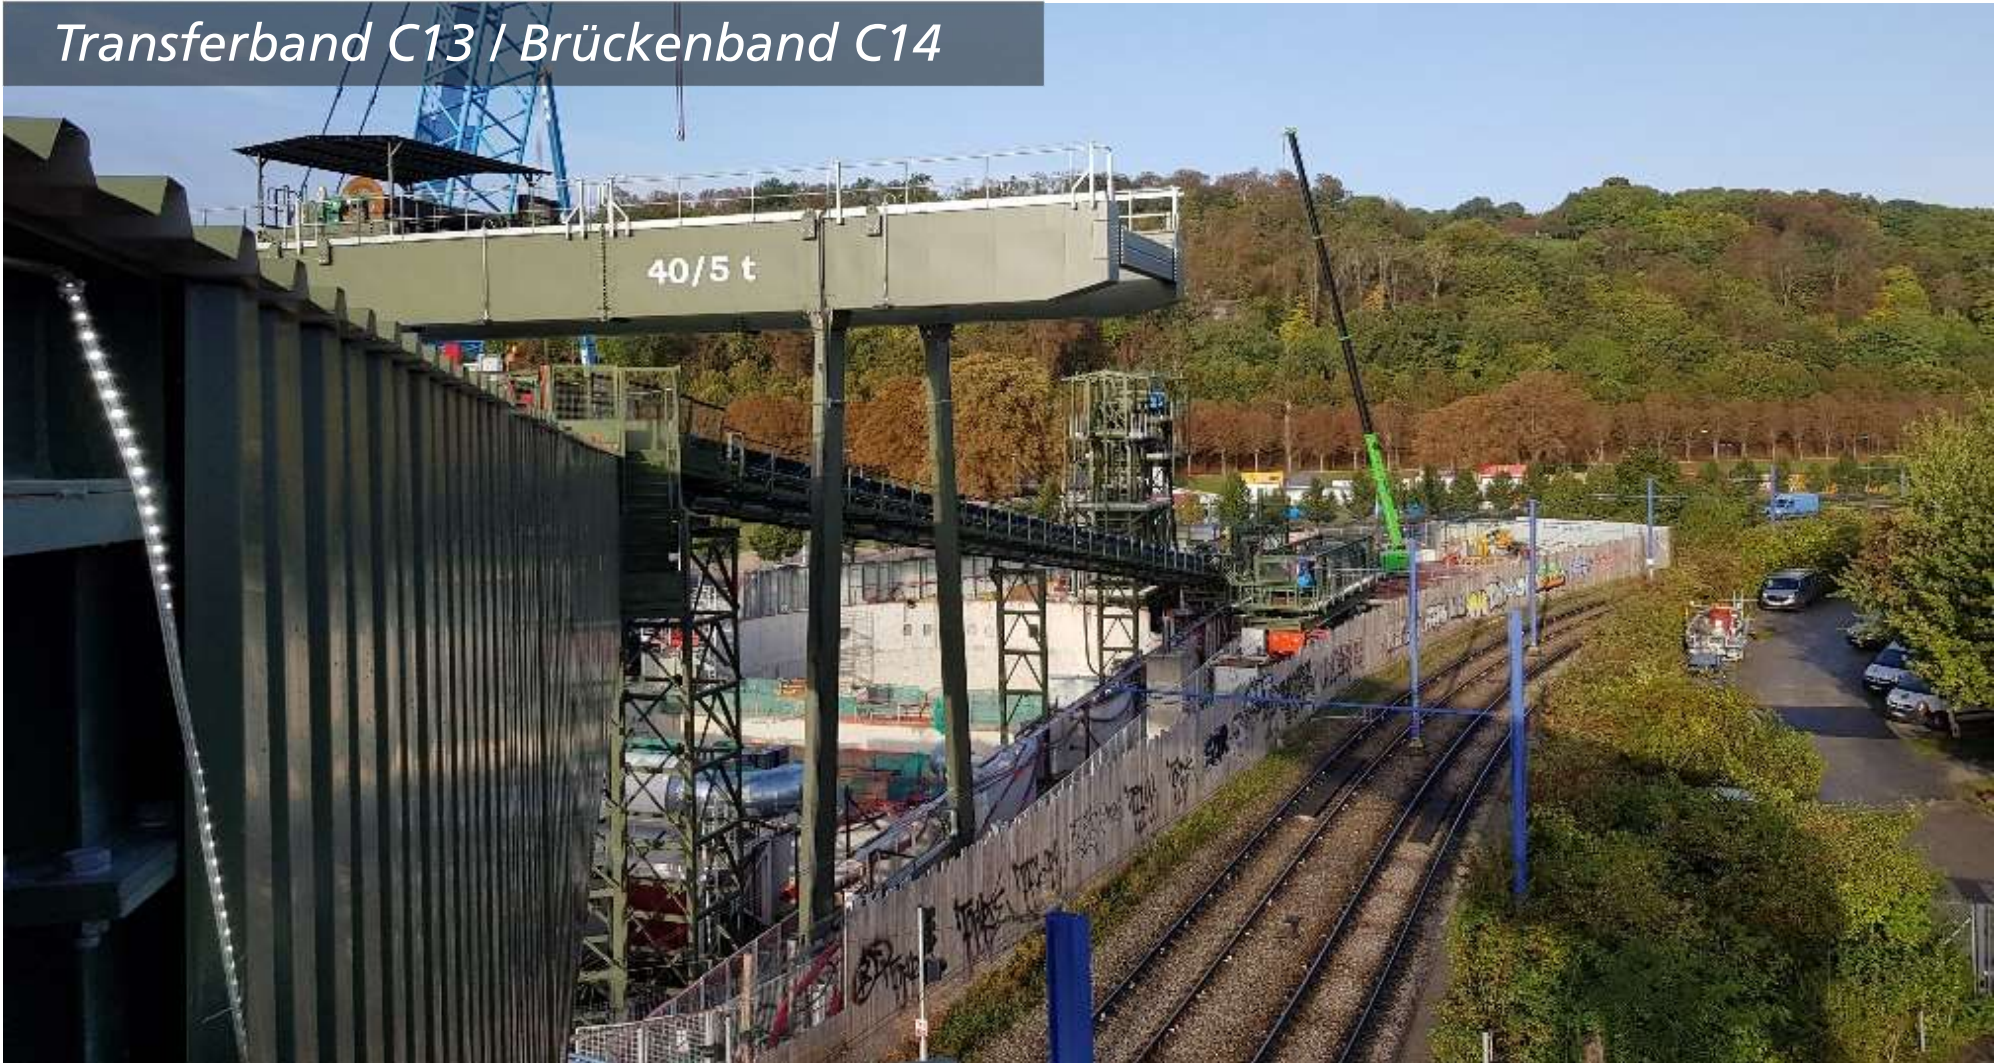

Tunnelling Logistics Services Equipment

Build faster, safer and more economical

Systeme de convoyeur
Project: Grand Paris Express
Ligne 15 Lot T3A

www.rowa-ag.ch

Grand Paris Express Ligne 15 Lot T3A

Bandanlage

Grand Paris Express Ligne 15 Lot T3A

Grand Paris Express Ligne 15 Lot T3A

Transferband C13

Grand Paris Express Ligne 15 Lot T3A

Grand Paris Express Ligne 15 Lot T3A

Grand Paris Express Ligne 15 Lot T3A

Transferband C13 / Brückenband C14