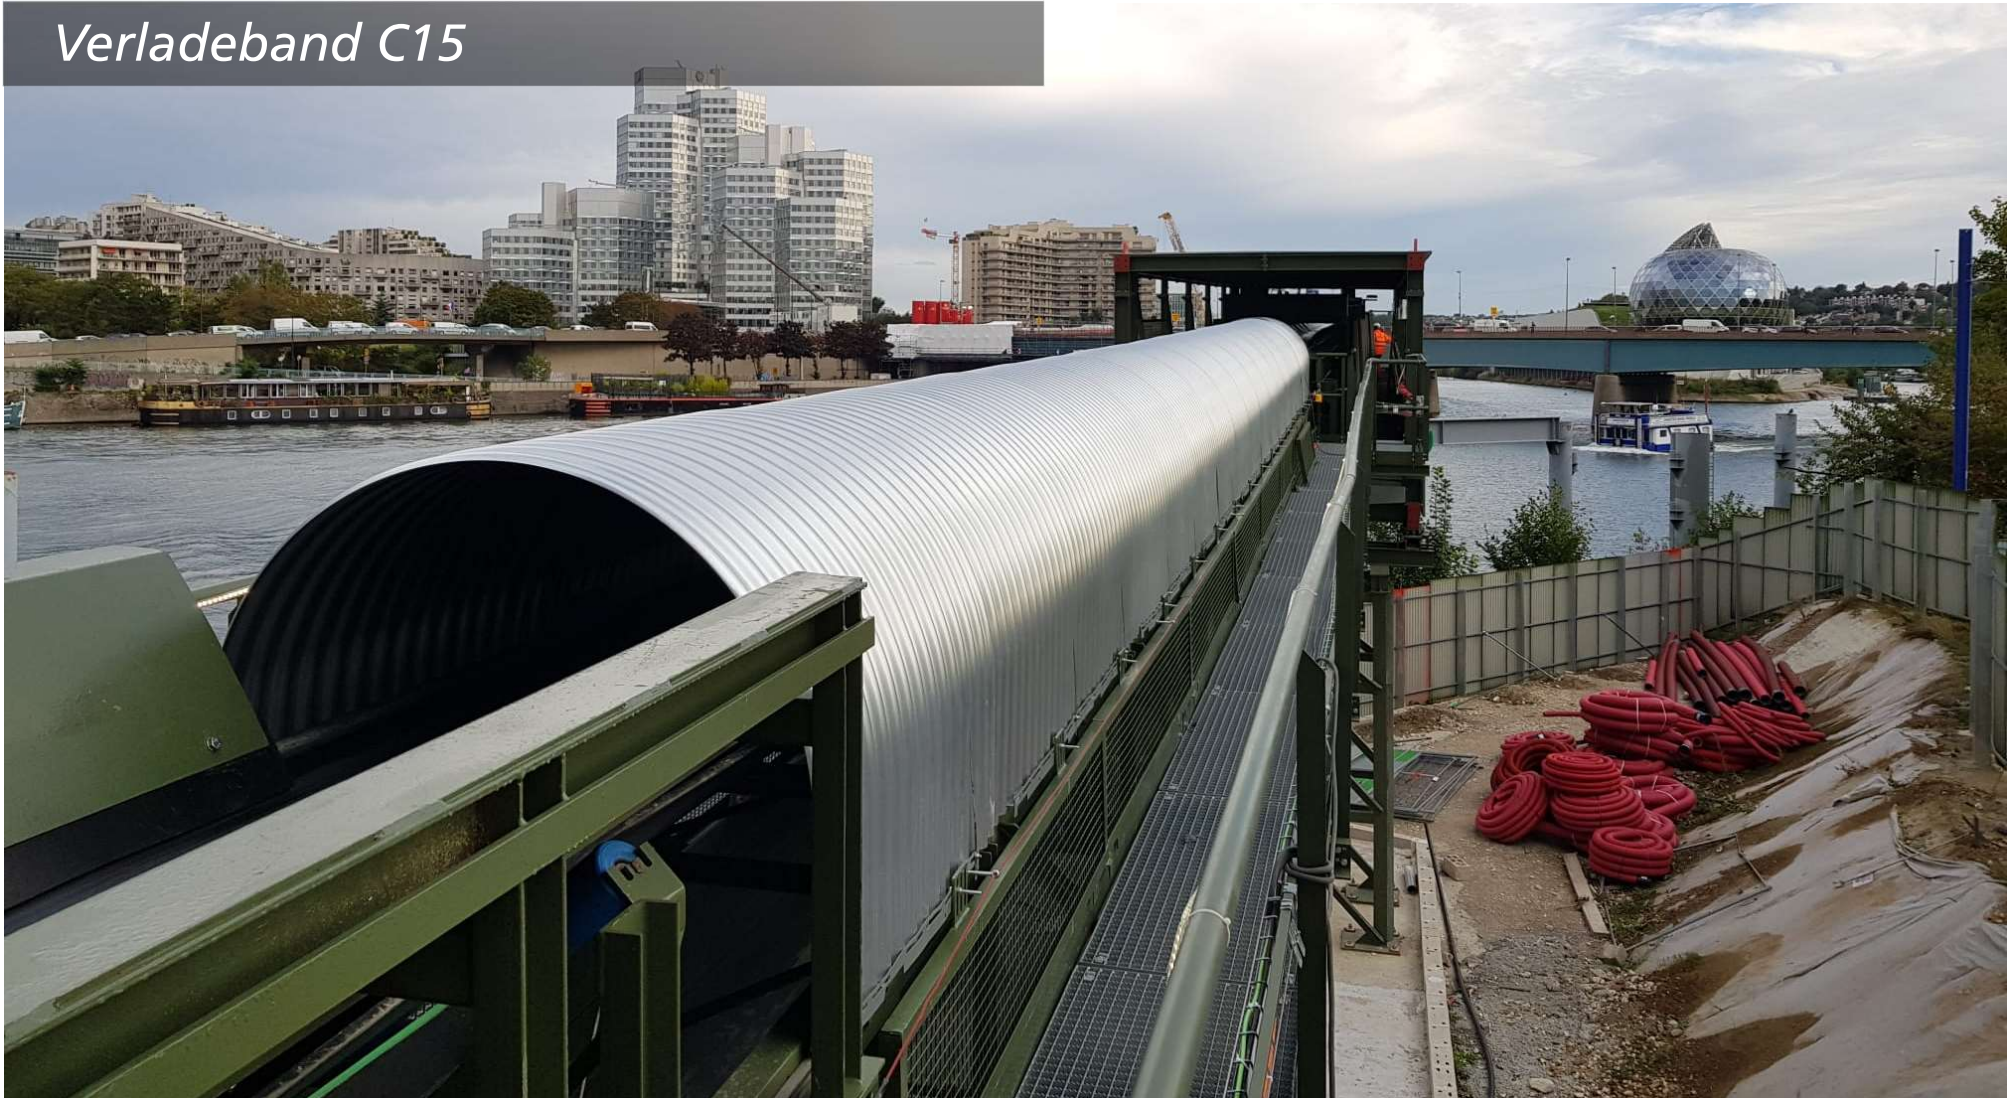

Grand Paris Express Ligne 15 Lot T3A

Verladeband C15